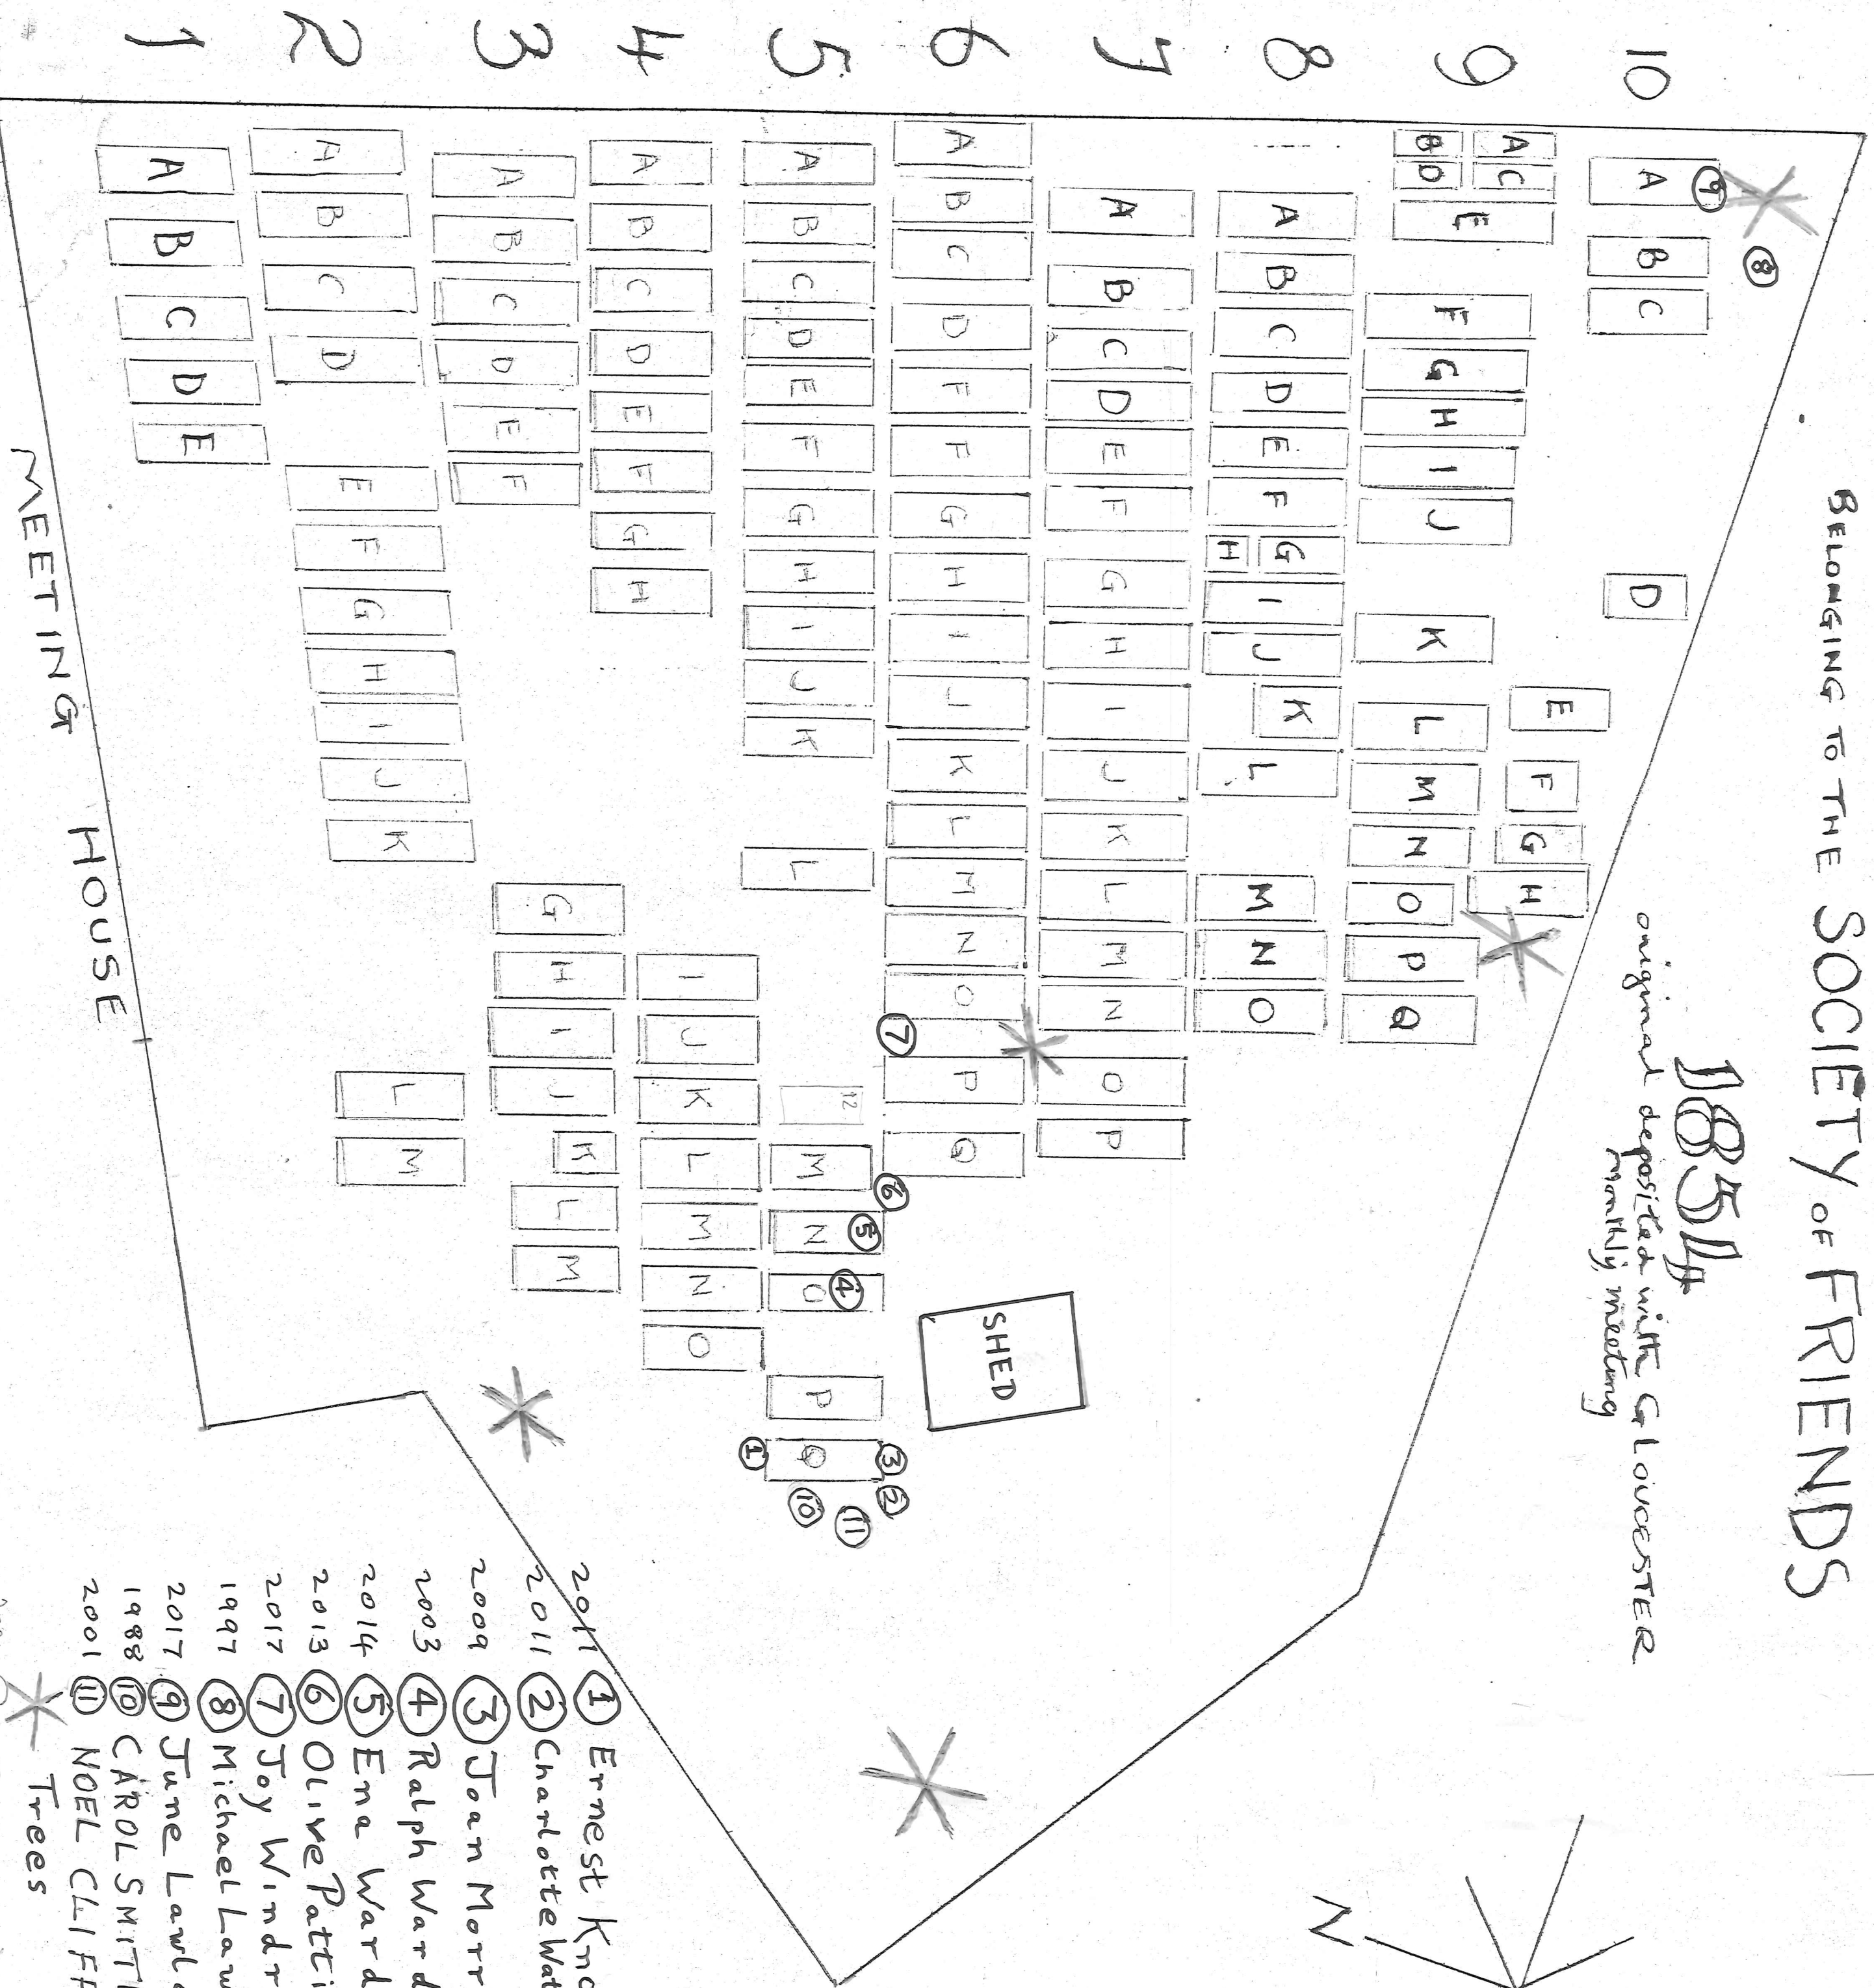

COPY

PLAN OF THE BURIAL GROUND AT CIRENCESTER

BELONGING TO THE SOCIETY OF FRIENDS

1854

original deposited with Gloucester Monthly Meeting

- 2011 ① Ernest Knowles
 - 2011 ② Charlotte Waterlow 95
 - 2009 ③ Joan Morrison 92
 - 2003 ④ Ralph Ward
 - 2014 ⑤ Ema Ward
 - 2013 ⑥ Olive Pattison 105
 - 2017 ⑦ Joy Windrew 94
 - 1997 ⑧ Michael Lawlor 67
 - 2017 ⑨ June Lawlor
 - 1988 ⑩ CAROL SMITH 77
 - 2001 ⑪ NOEL CLIFFE 90
 - 2021 ⑫ Jane Gracie (asked)
- * Trees